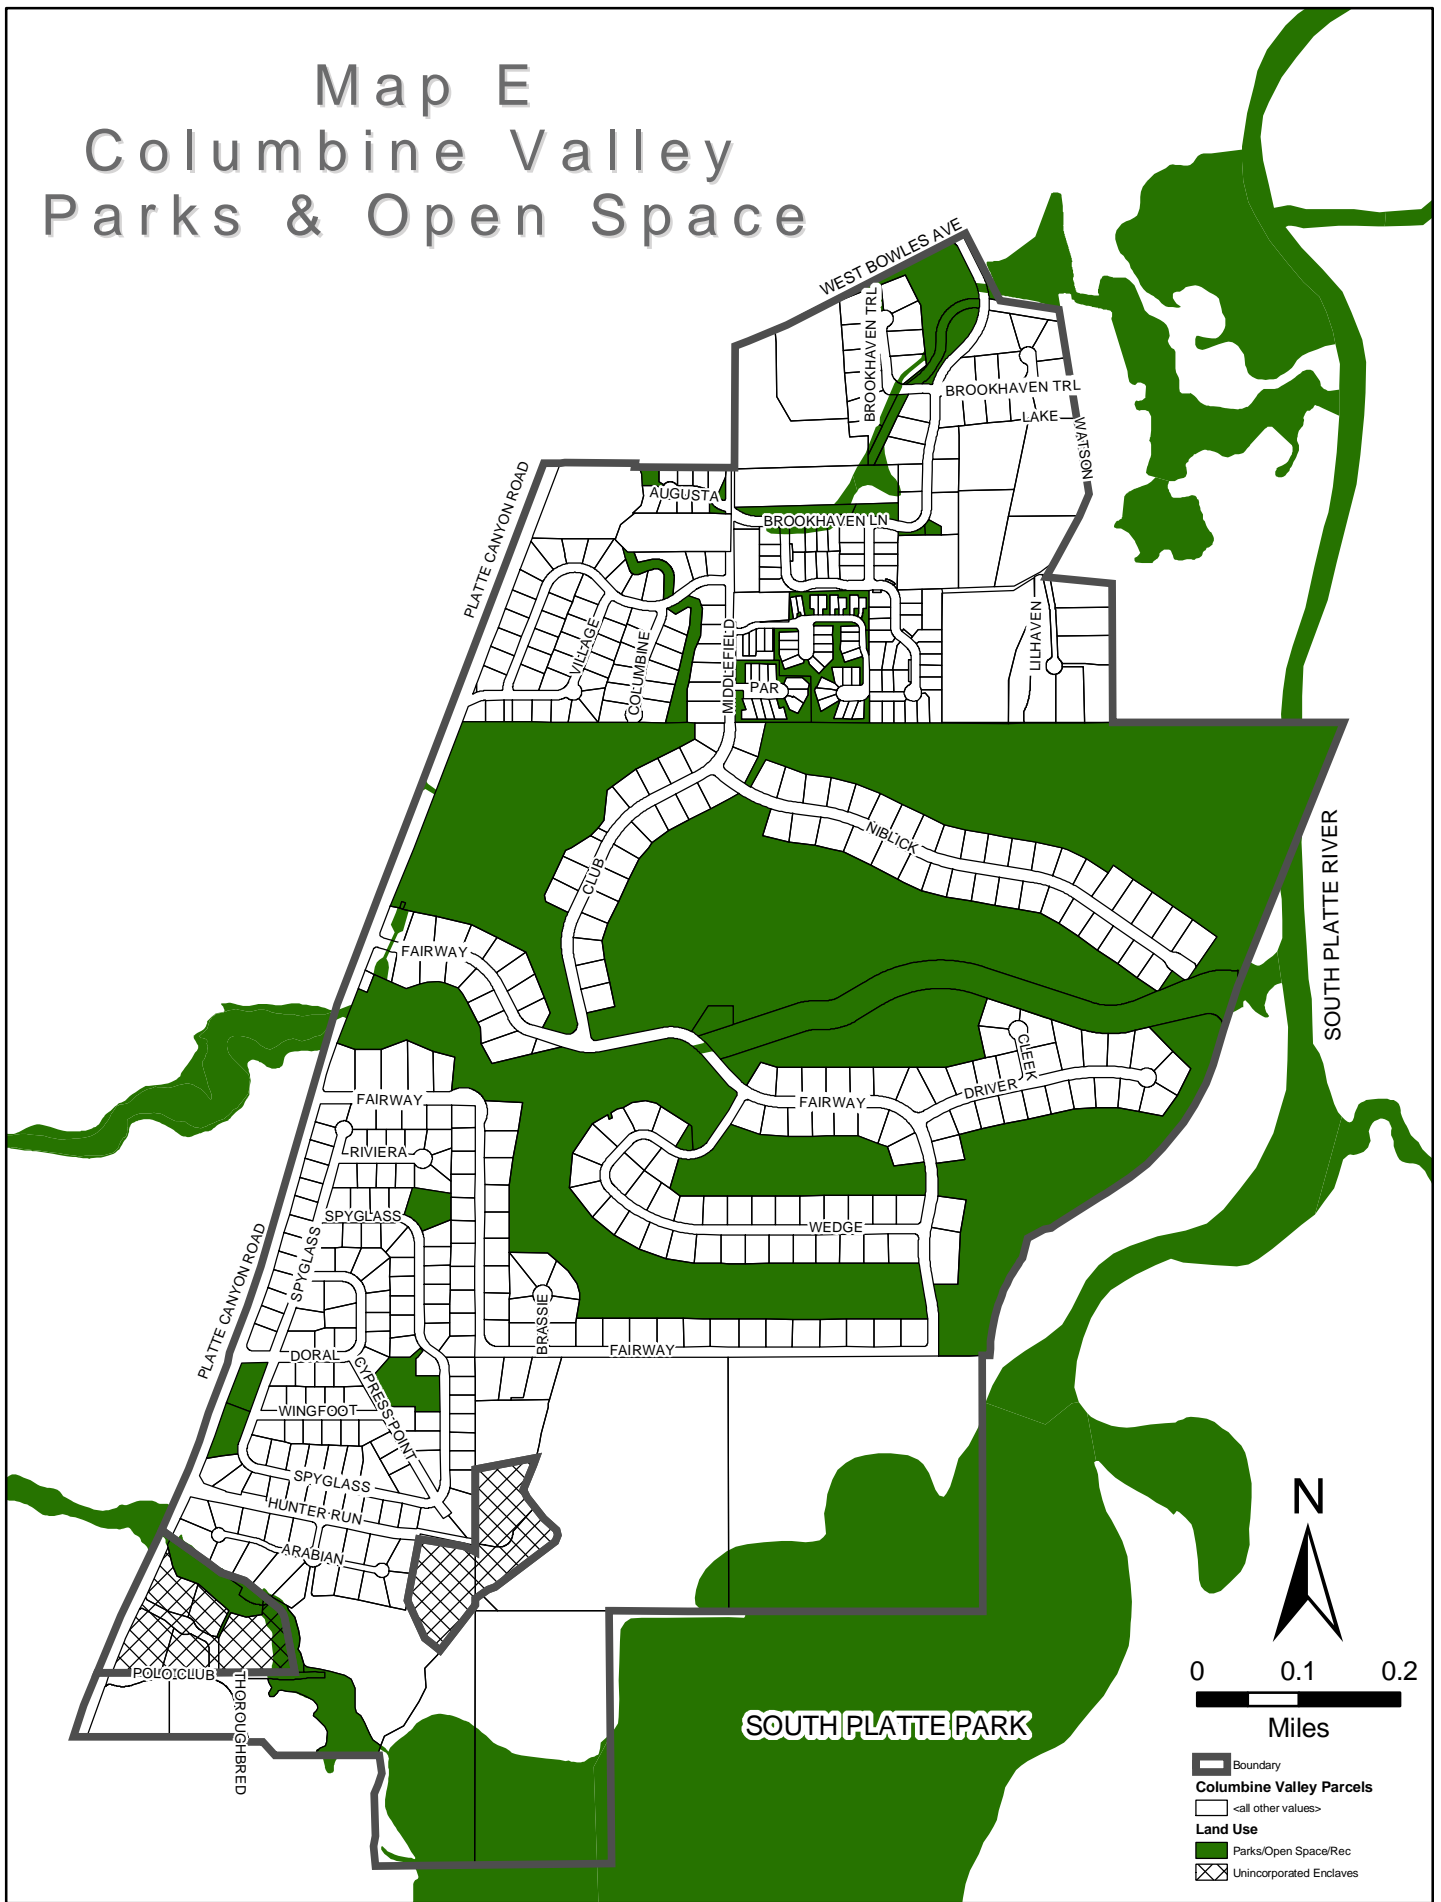

Map E Columbine Valley Parks & Open Space

SOUTH PLATE PARK

- Boundary
- Columbine Valley Parcels
- <all other values>
- Land Use**
- Parks/Open Space/Rec
- Unincorporated Enclaves