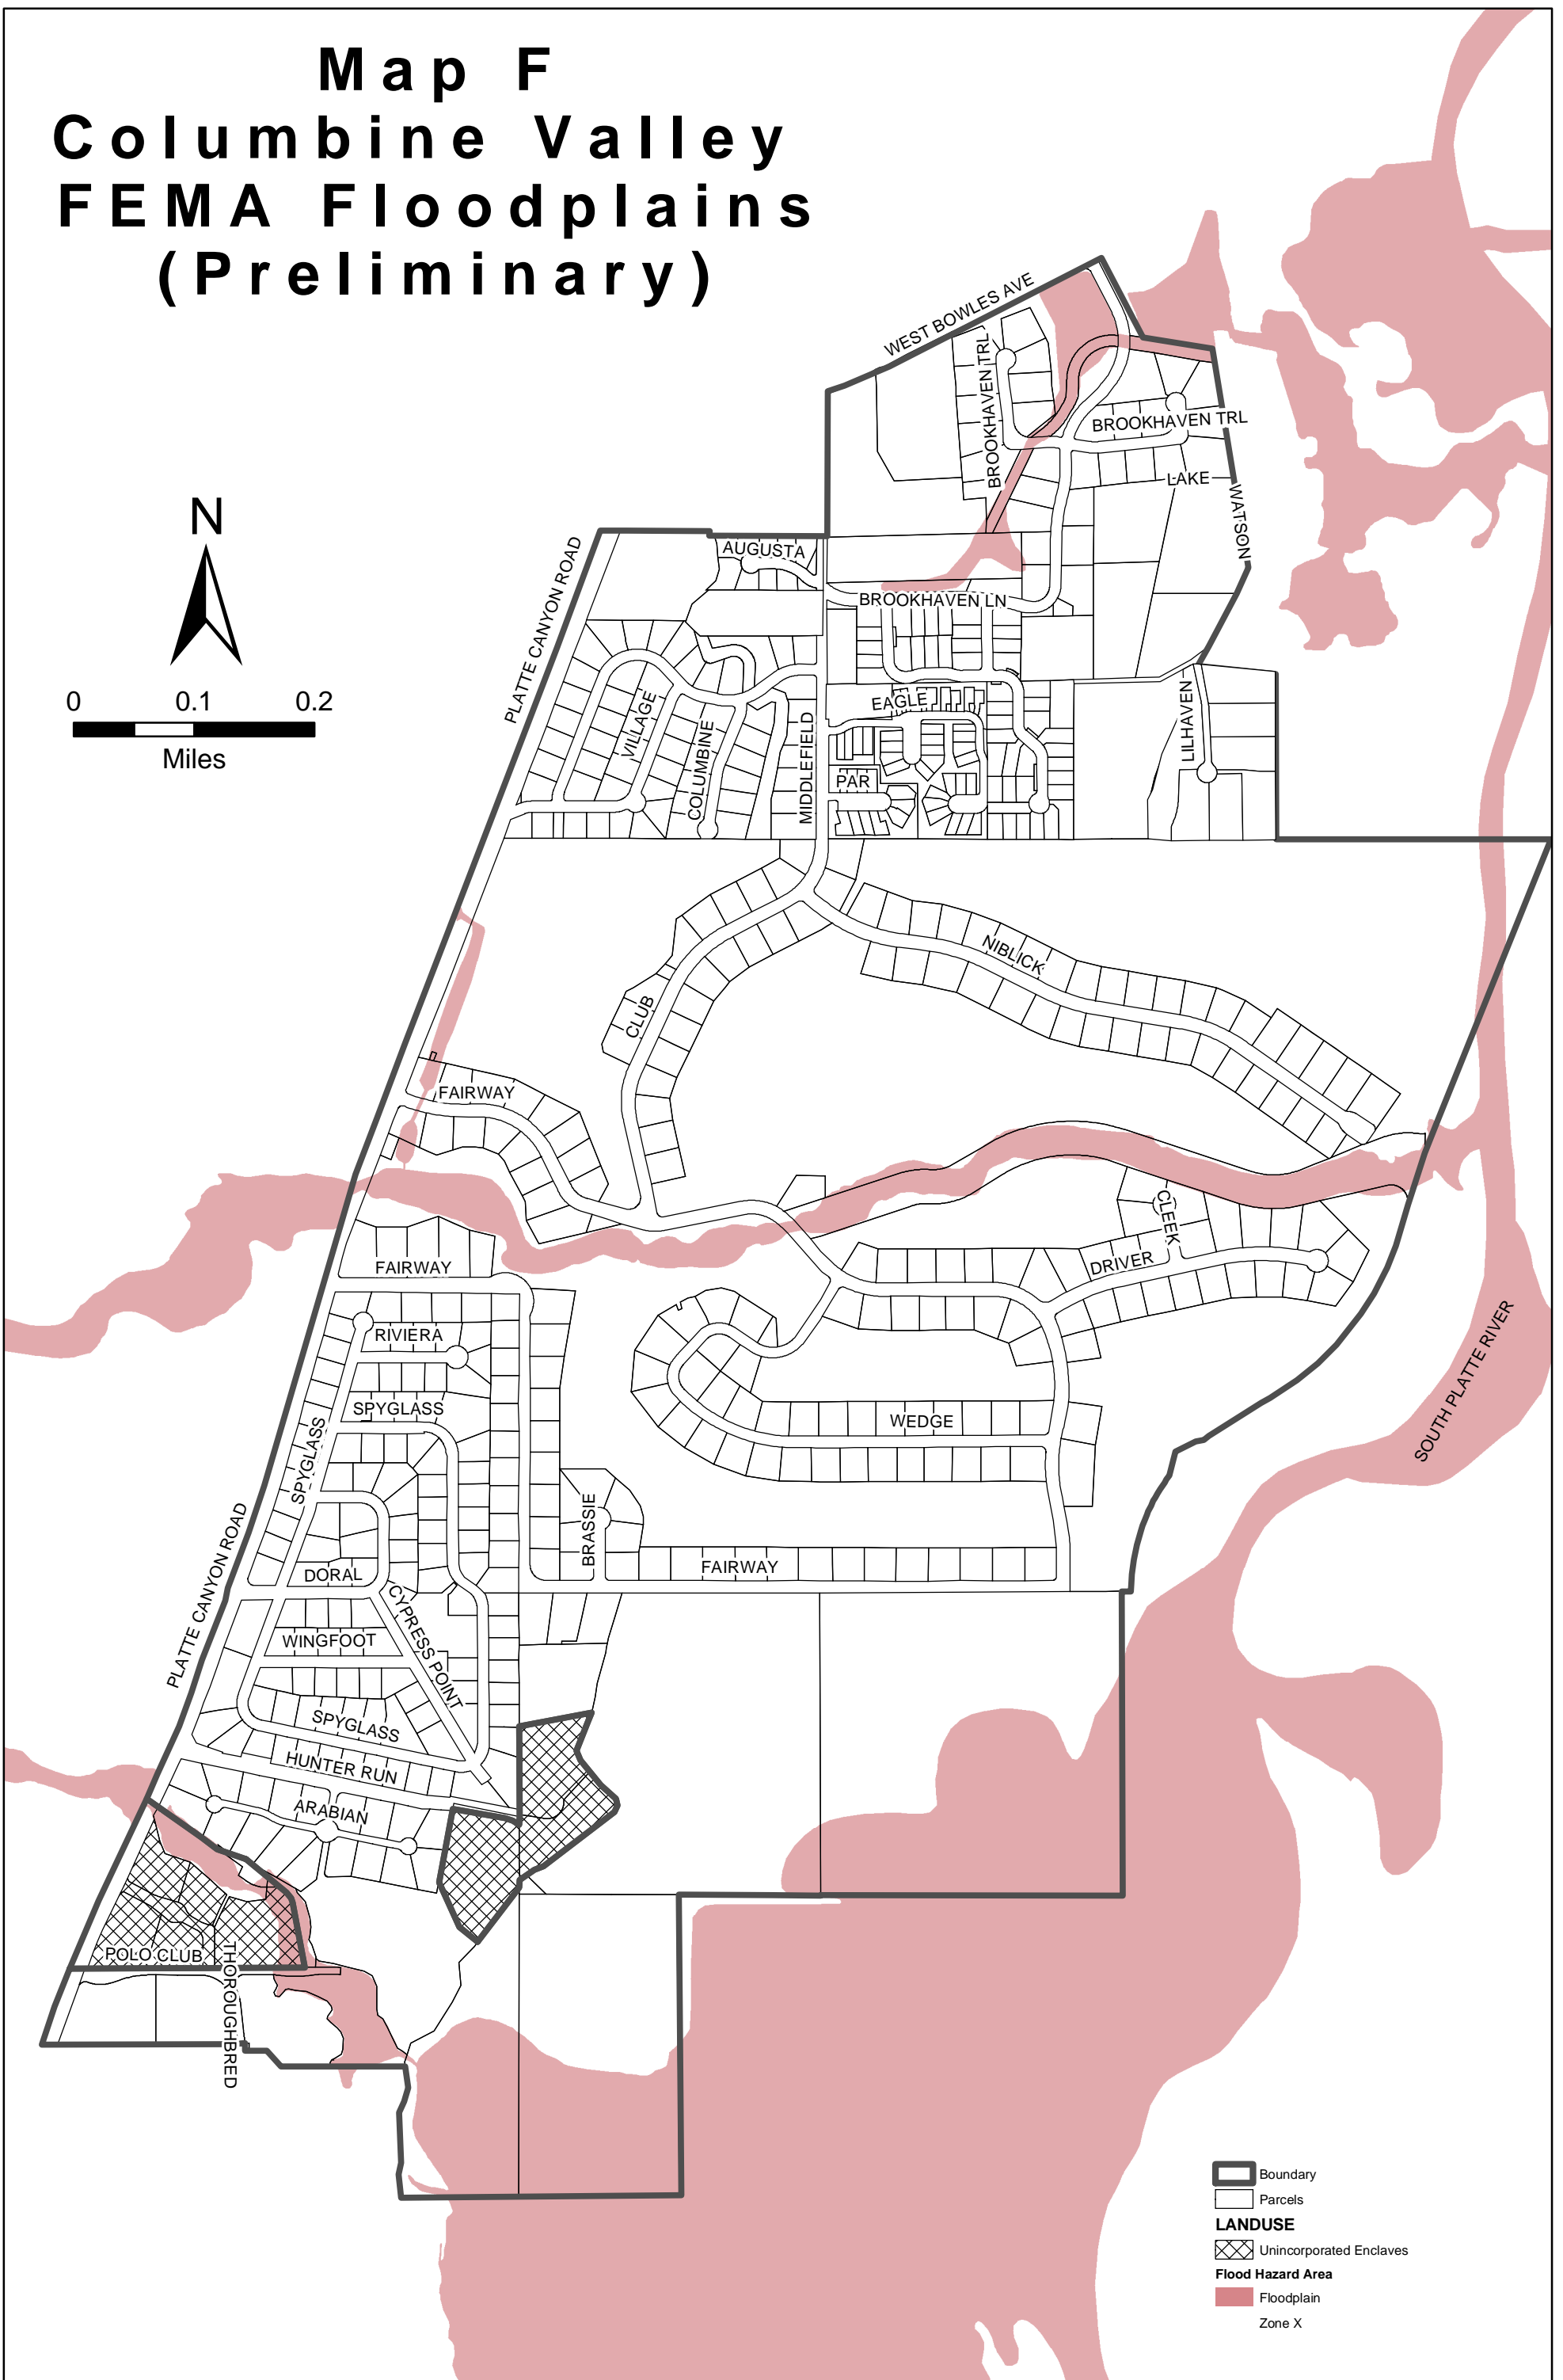

Map F Columbine Valley FEMA Floodplains (Preliminary)

N

0 0.1 0.2
Miles

- Boundary
- Parcels
- LANDUSE**
- Unincorporated Enclaves
- Flood Hazard Area**
- Floodplain
- Zone X